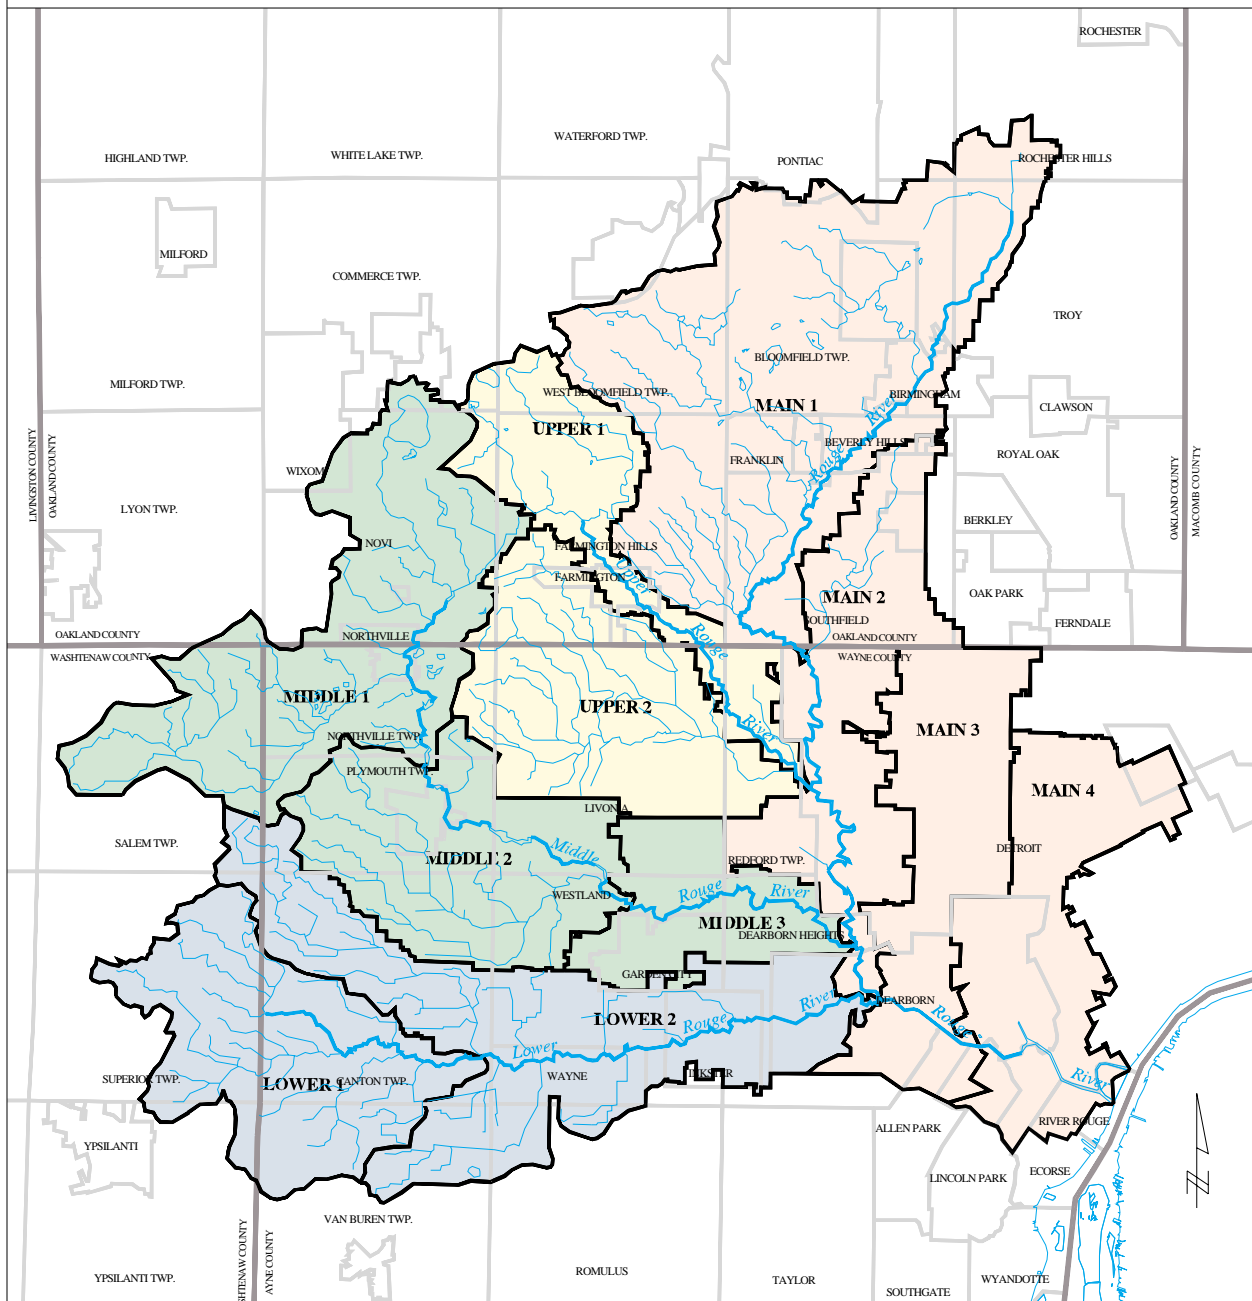

ROUGE RIVER WATERSHED

Drainage Subwatersheds

LEGEND

- Watershed boundary
- Major branches
- Tributaries
- Community boundaries
- County boundaries
- Rouge River Main Branch
- Rouge River Upper Branch
- Rouge River Middle Branch
- Rouge River Lower Branch